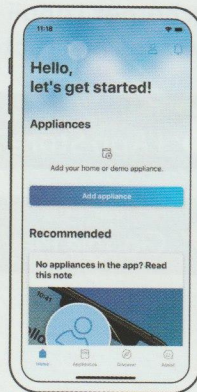

Quick Start Guide

Connect your dishwasher with Home Connect today

- 1 Download Home Connect app and follow the instructions

- 2 Scan here to connect with the Home Connect app

Your QR-Code | Scan here

Selected benefits of Home Connect

- Intelligent cycle guidance for the best results with Smart Cycle.
- Hands-free voice control with Amazon Alexa or Google Home.*
- Access additional cycles, user manuals, and tips & tricks for optimal performance.